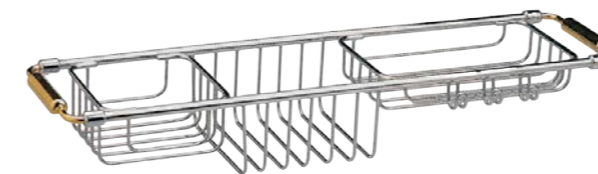

Bath Tray

Ref. 85105

Sizes h.90x170xL.590/1035 mm
Sizes h.3.5x6.7xL.23.2/40.8 in