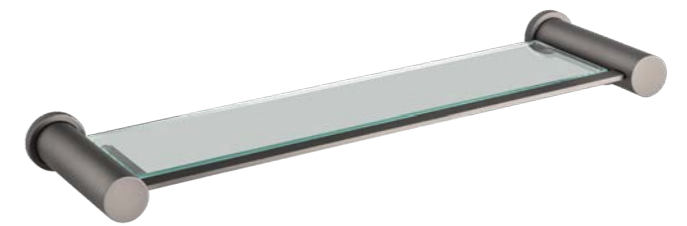

Shelf

Ref. 85424/1	Sizes h.42x460x140 mm Sizes h.1.7x18.1x5.5 in
Ref. 85425/1	Sizes h.42x560x140 mm Sizes h.1.7x18.1x5.5 in