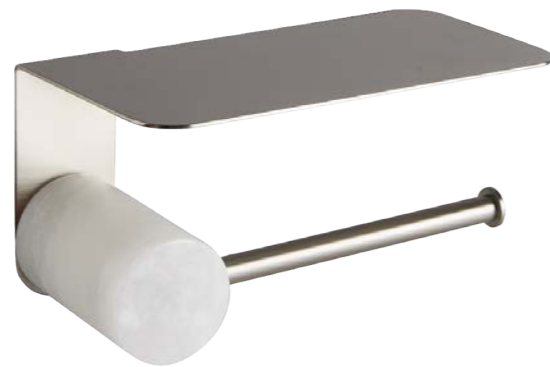

Roll Holder with cover

Ref. 85821

Sizes 165x74xh.90 mm
Sizes Ø6.5x2.9xh.3.5 in