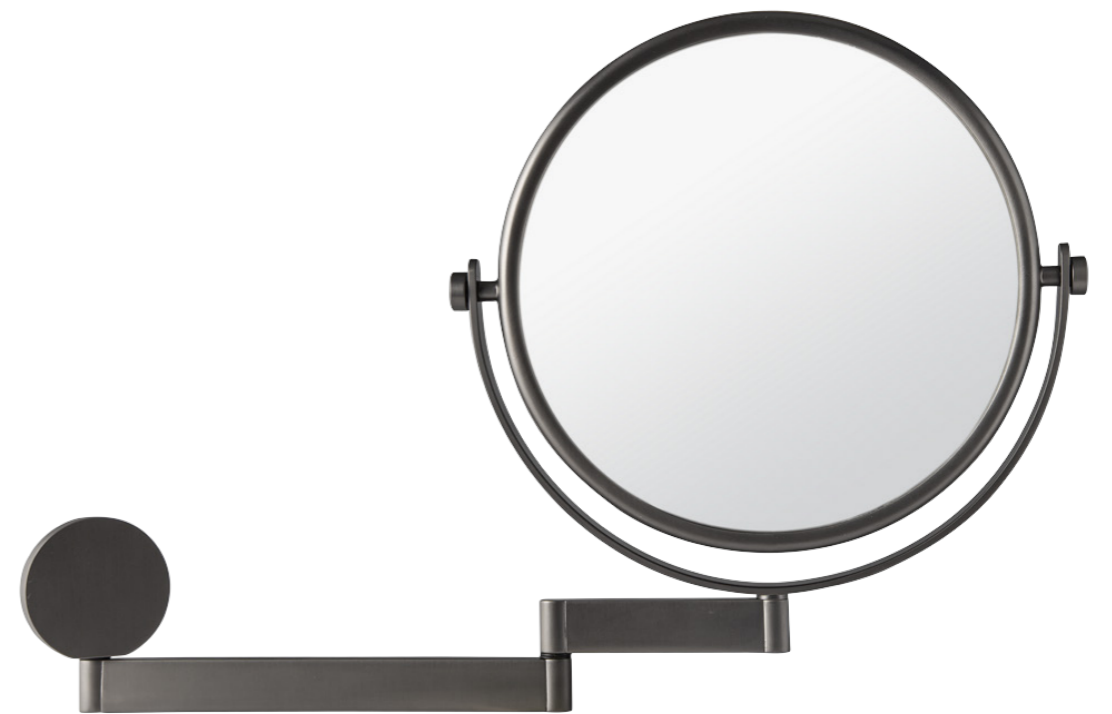

Ref. 99118

Sizes Ø185xh.275 mm
Sizes Ø7.3xh.10.8 in