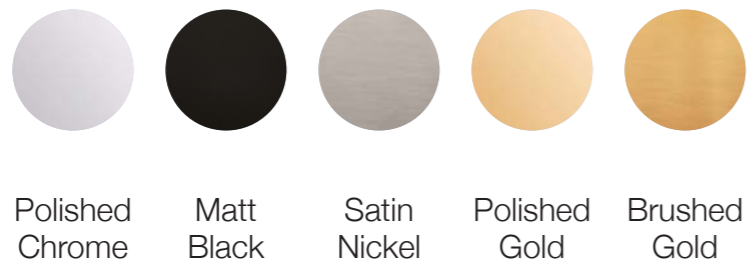

# Finishes

Available finishes for Metafora Wall

Polished  
Chrome

Matt  
Black

Satin  
Nickel

Polished  
Gold

Brushed  
Gold

Hook