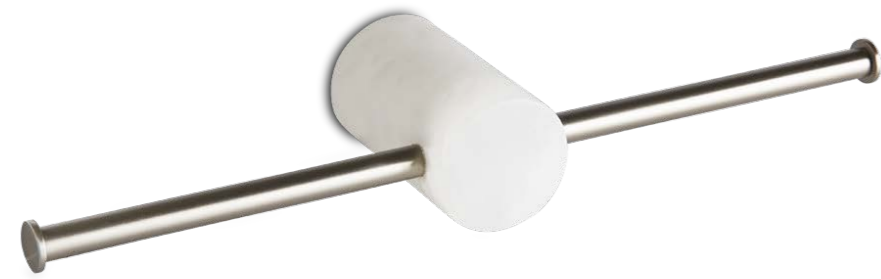

Big Hook

Ref. 85813

Sizes 65x40xh.42 mm  
 Sizes Ø2.6x1.6xh.1.7 in

Double Roll Holder

Ref. 85822

Sizes 290x74xh.44 mm  
 Sizes Ø11.4x2.9xh.1.7 in

Roll Holder

Ref. 85820