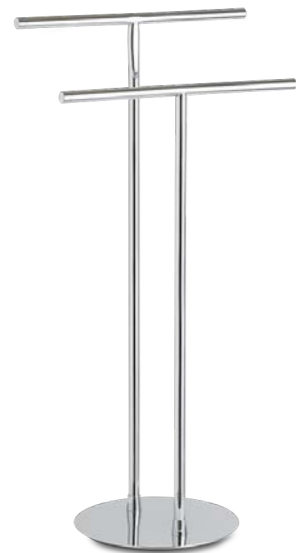

Triple Towel Holder

Ref. 89143

Sizes Ø270xh.935 mm  
 Sizes Ø10.6xh.36.8 in

Double Towel Holder

Ref. 89142

Sizes Ø270xh.935 mm  
 Sizes Ø10.6xh.36.8 in

Double Towel Holder

Ref. 89250