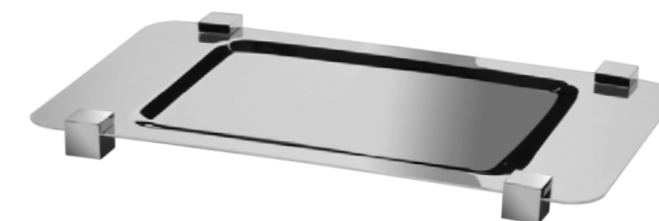

Tray

Ref. 51217	Sizes h.20x250x155 mm Sizes h.0.8x9.8x6.1 in