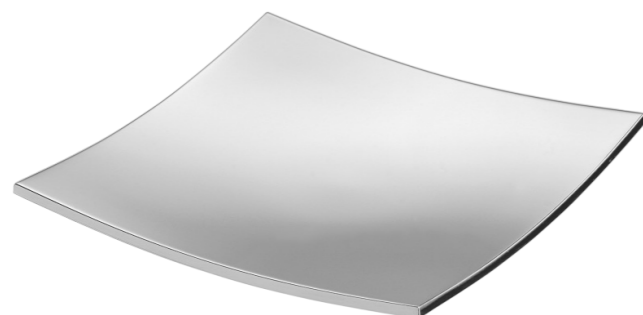

Soap Dish

Ref. 92191	Sizes h.20x75x75 mm Sizes h.0.8x3.0x3.0 in
Ref. 92197	Sizes h.22x100x100 mm Sizes h.0.9x3.9x3.9 in
Ref. 92198	Sizes h.25x120x120 mm Sizes h.1.0x4.7x4.7 in