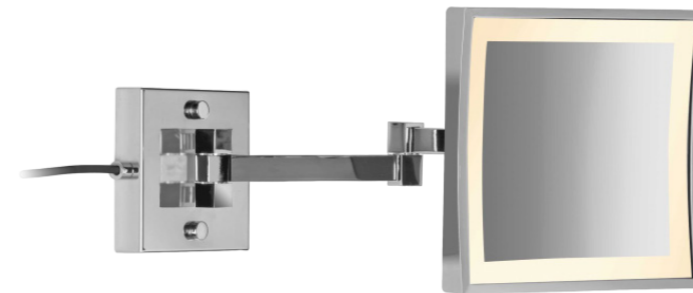

Warm Light Mirror

Ref. 99659/2

Sizes 205x205xL.420 mm
Sizes 8x8xL.16.5 in