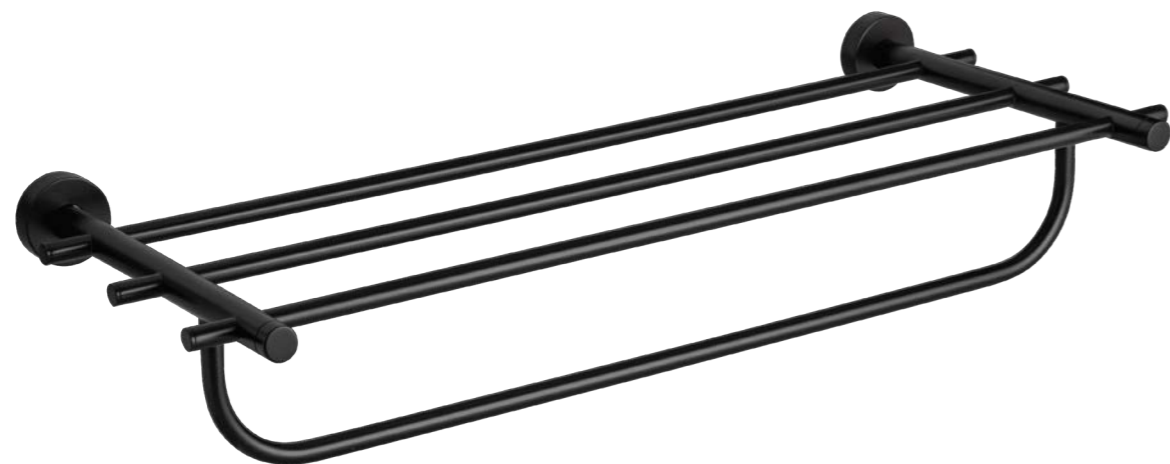

Roll Holder

Ref. 85130

Sizes h.42x190x85 mm  
Sizes h.1.6x7.5x3.3 in

Hook

Ref. 85121

Sizes Ø42xh.52 mm  
Sizes Ø1.6xh.2.1 in

Towel Rack

Ref. 85135