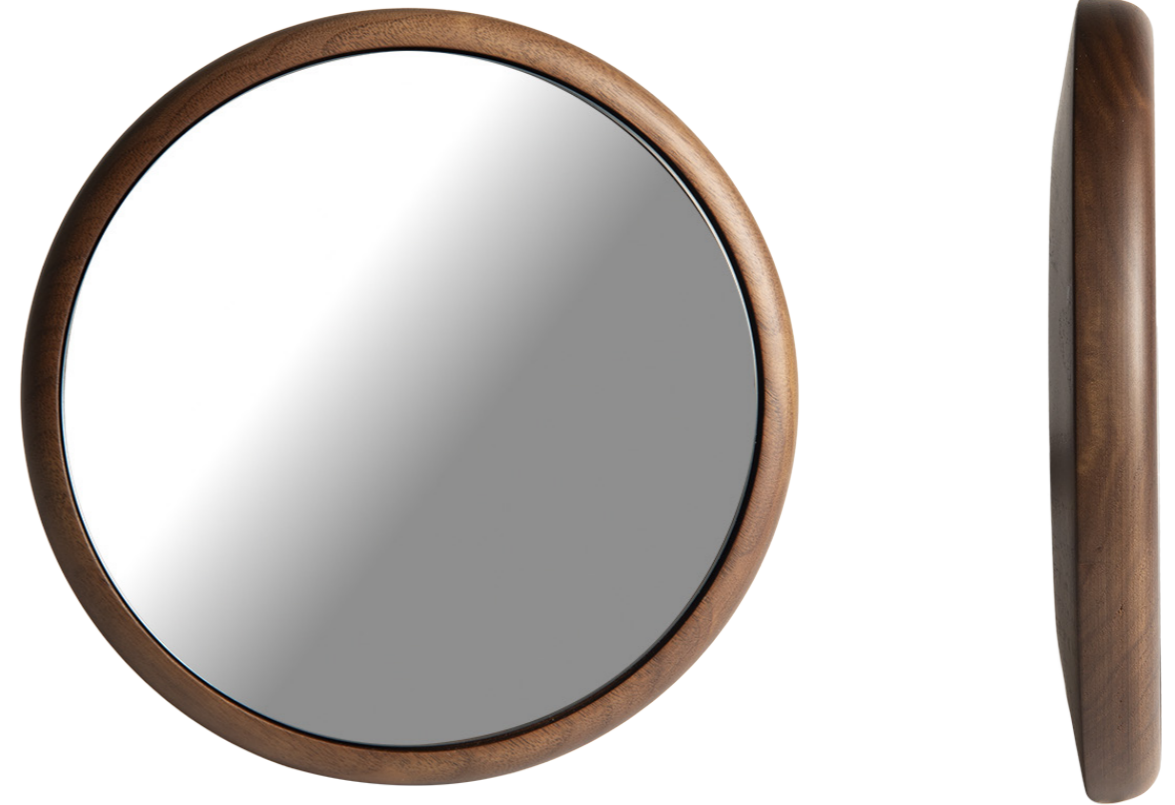

Wall Mirror — 3X, 5X

Ref. 99860N

Sizes Ø198x67h
Sizes Ø7,8X2,6h

Magnetic System

Tray

Ref. 51831

Sizes 320x210xh.20 mm
Sizes 12.6x8.3xh.0.8 in

Small Tray

Ref. 51830

Sizes 265x175xh.20 mm
Sizes 10.4x7xh.0.8 in