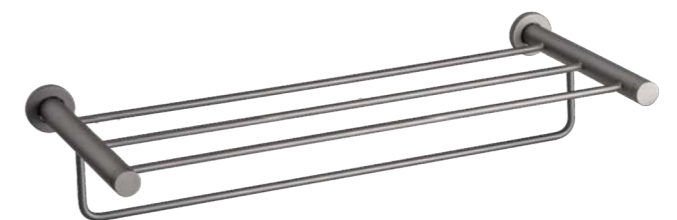

## Finishes

Available finishes for Urban Wall

Polished Chrome   Polished Gold   Brushed Gold   Matt Brushed Graphite

Double Towel Rail

|              |  |
|--------------|--|
| Ref. 85423/1 | Sizes h.42x335x120 mm<br>Sizes h.1.7x13.2x4.7 in |
|--------------|--|