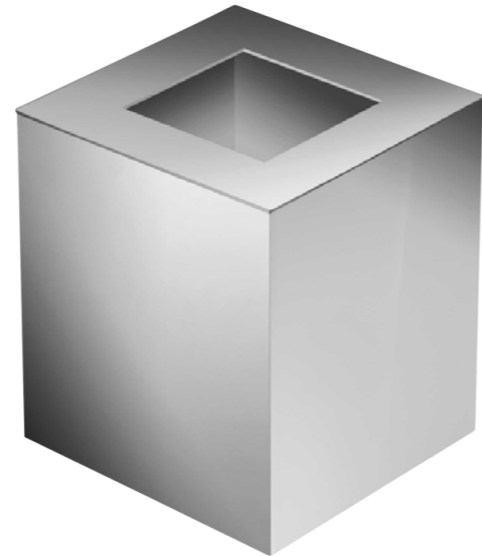

Bin with Ring

Ref. 89138

Sizes h.215x180x180 mm
Sizes h.8.5x7.1x7.1 in