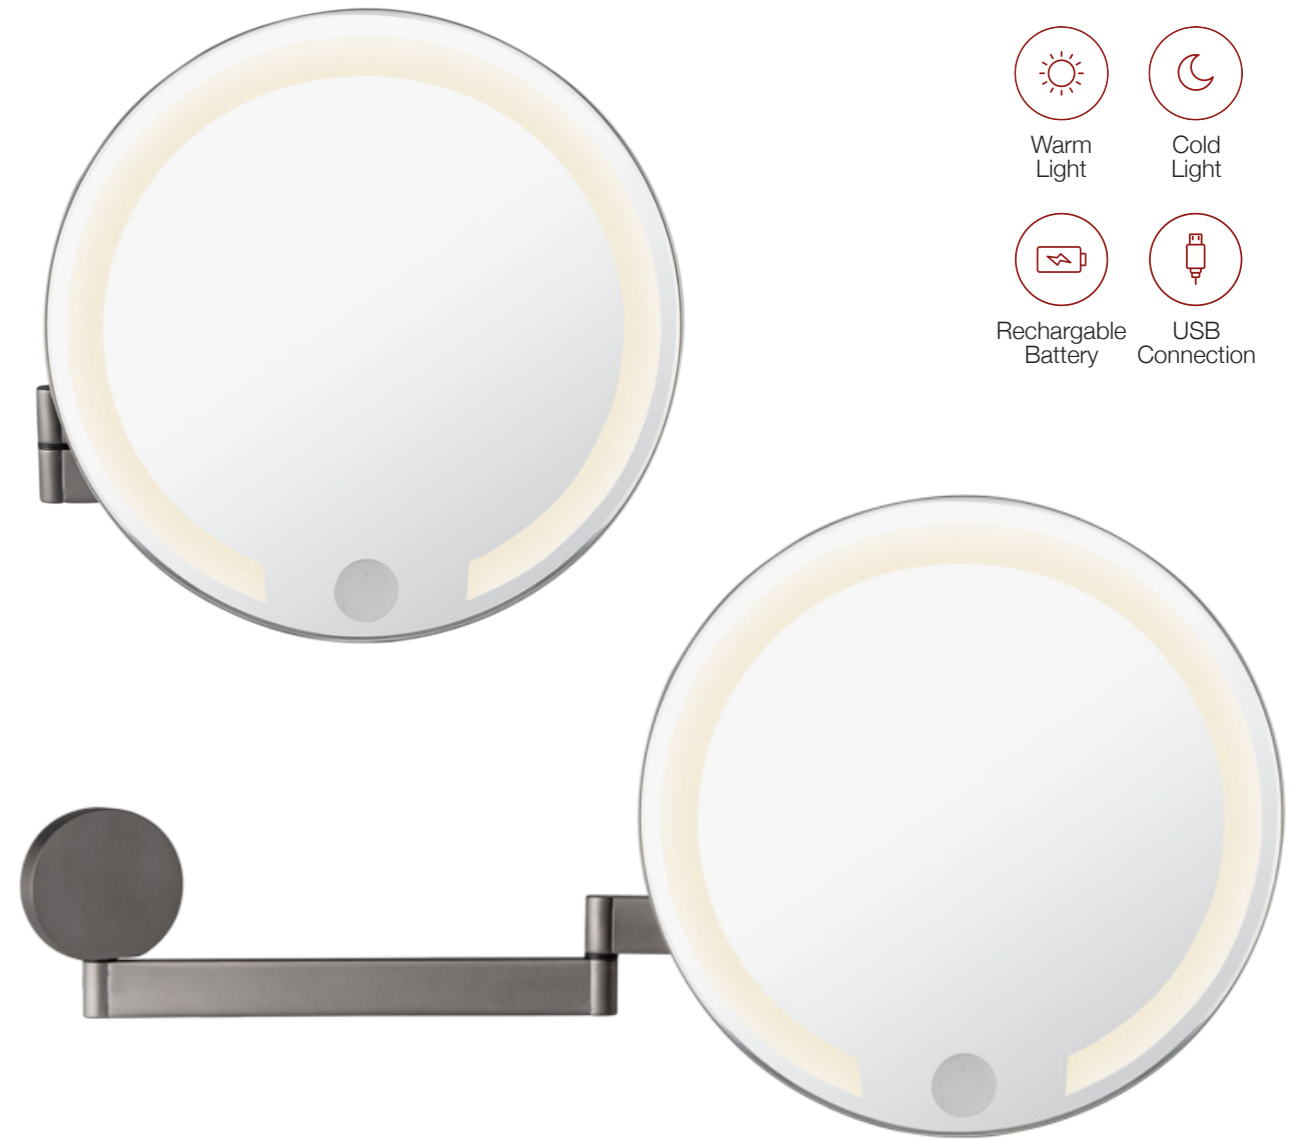

Battery Mirrors

Wall Battery Mirror

Ref. 99632/2

Sizes 200x220xh.200 mm
Sizes 7.9x8.7xL7.9 in