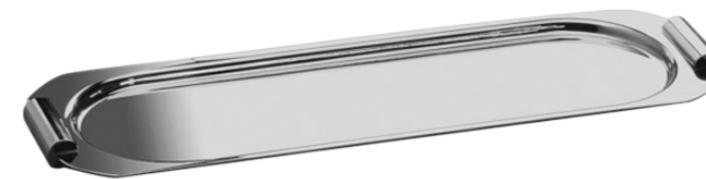

Tray

Ref. 51216

Sizes h.15x85x265 mm
Sizes 10.4x3.4xh.0.6 in