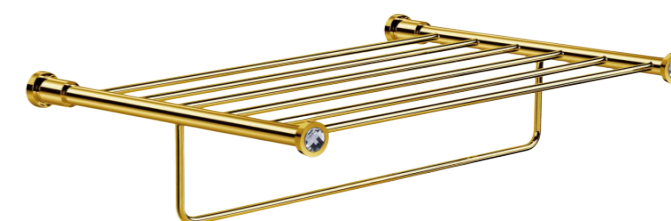

## Finishes

Available finishes for Moon Light Round Wall

Polished  
Chrome

Polished  
Gold

Towel Ring

|            |   |
|------------|---|
| Ref. 85514 | Sizes h.190x180x80 mm<br>Sizes h.7.5x7.1x3.1 in |
| Ref. 85513 | Sizes h.170x150x80 mm<br>Sizes h.6.7x5.9x3.1 in |