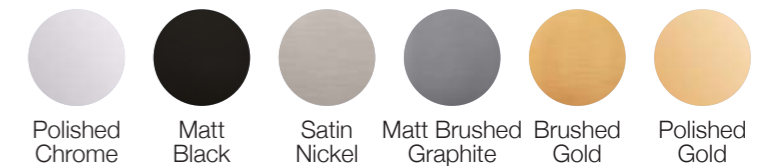

Battery Mirrors

Wall Battery Mirror

Ref. 99632/2

Sizes 200x220xh.200 mm
Sizes 7.9x8.7xL7.9 in