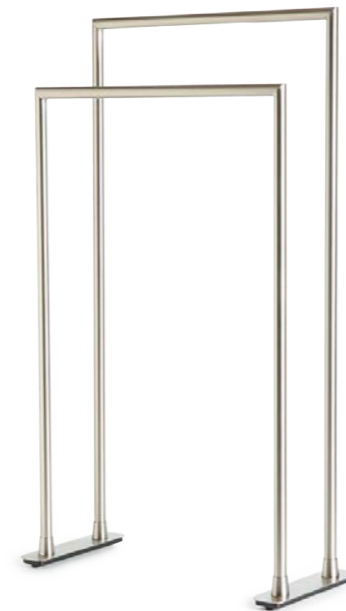

Triple Towel Holder

Ref. 89143

Sizes Ø270xh.935 mm  
 Sizes Ø10.6xh.36.8 in

Double Towel Holder

Ref. 89142

Sizes Ø270xh.935 mm  
 Sizes Ø10.6xh.36.8 in

Double Towel Holder

Ref. 89250