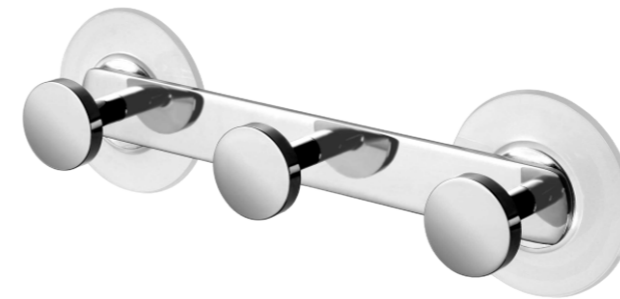

Sizes h.110x45x25 mm  
 Sizes h.4.3x1.8x 1 in

Shower Wiper Holder

Ref. 85032

Sizes h.100x40x25 mm  
 Sizes h.3.9x1.8x1 in

Suction Pad Wiper Holder

Ref. 85041

Sizes 50x40x25 mm  
Sizes 1.9x1.6x1 in

Shower Wiper Holder

Ref. 85030

Sizes h.106x40x6 mm  
Sizes h.4.2x1.6x0.2 in

Round Triple Hook

Ref. 85052

Sizes h.50x180x35 mm  
Sizes 1.9x 7x1.4 in

Square Hook

Ref. 85053

Sizes h.50x50x35 mm  
Sizes 1.9x1.9x1.4 in