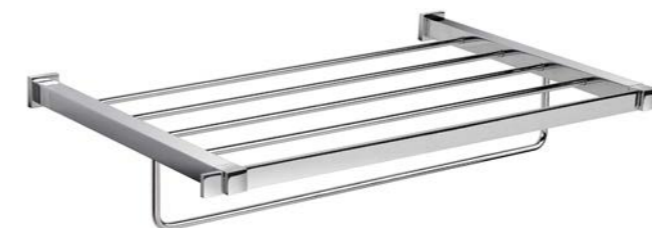

Finishes

Available finishes for Box Linear Wall

Polished Chrome   Polished Gold

Towel Rack

Ref. 85215	Sizes h.95x540x320 mm Sizes h.3.7x21.3x12.6 in