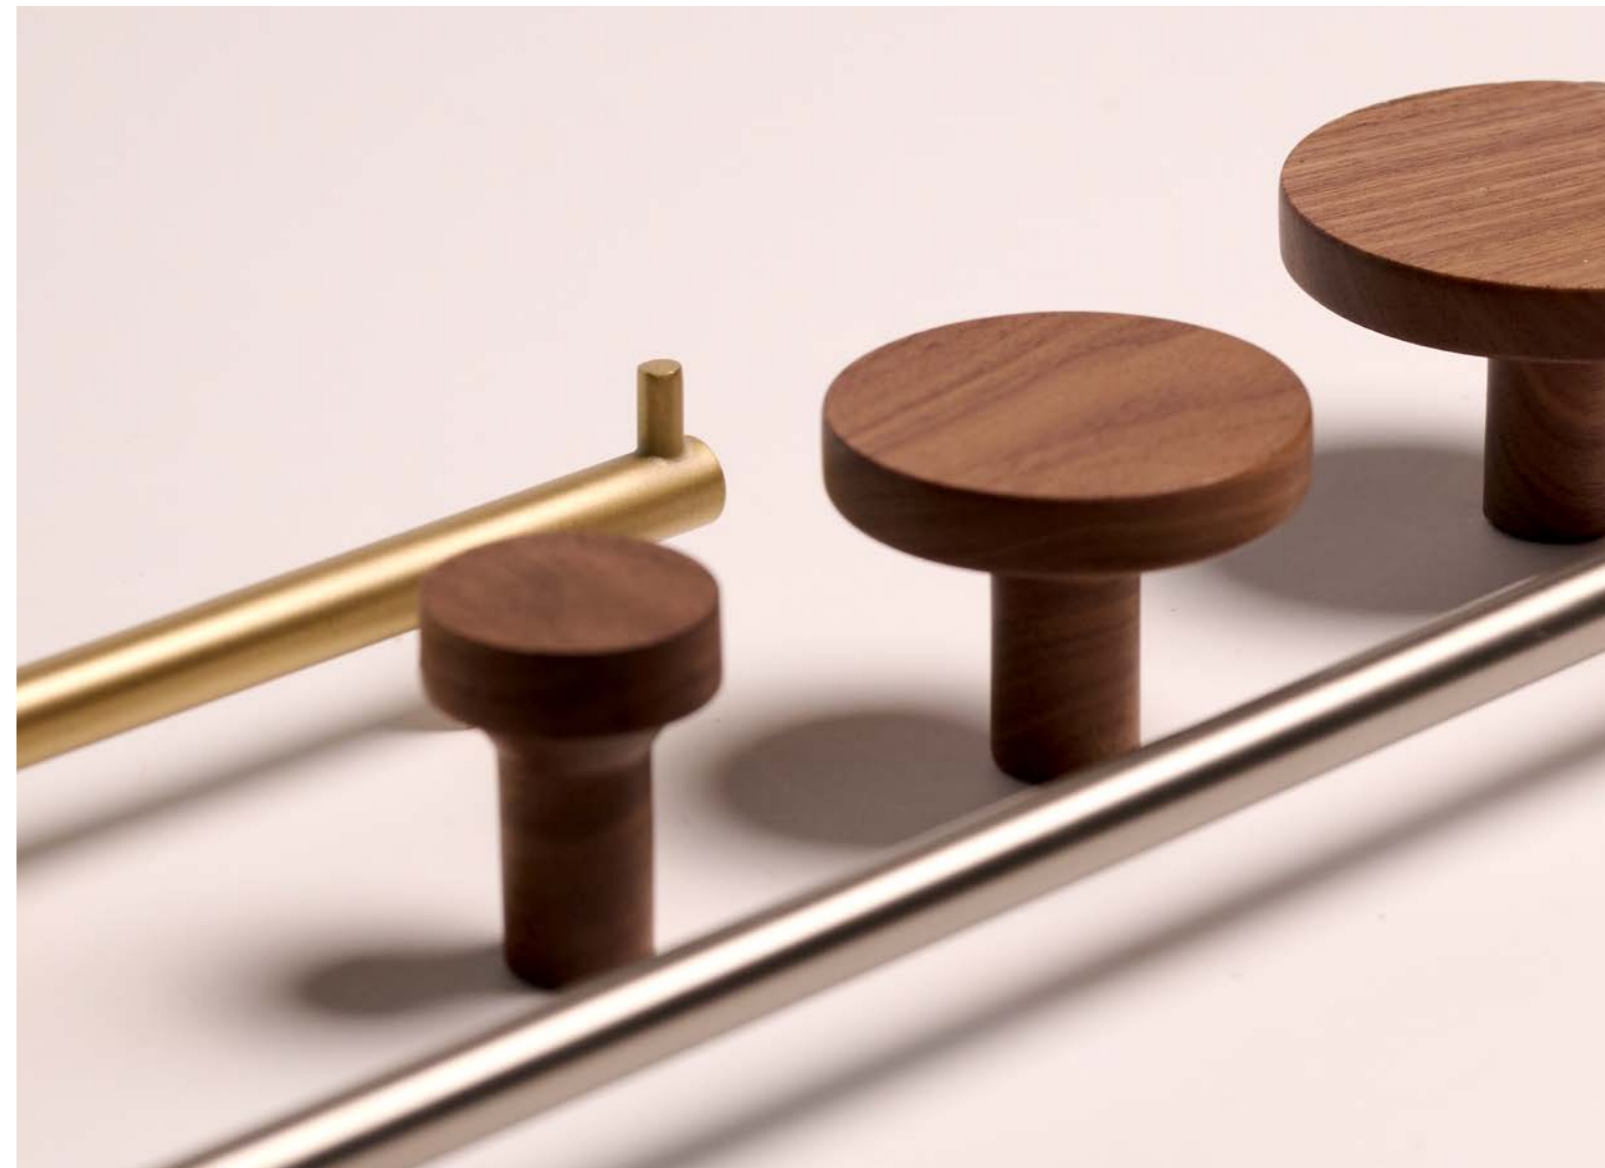

Ref. 85851

Sizes Ø50xh.40 mm  
 Sizes Ø2.0xh.1.6 in

Big Hook

Ref. 85852

Sizes Ø63xh.40 mm  
 Sizes Ø2.5xh.1.6 in

Double Roll Holder

Ref. 85862

Sizes 266x70xh.34 mm  
Sizes 10,5x2,8xh.1,3 in

Roll Holder

Ref. 85860

Sizes 156x70xh.34 mm  
Sizes 6,1x2,8xh.1,3 in

Towel Rail

Ref. 85867

Sizes 372x70xh.26 mm  
Sizes 14,7x2,8xh.1,0 in

# Marquina Marble

Elegance in deep black with  
white veining, sculpted with  
precision from a solid block of  
natural stone.

Gel Dispenser

Ref. 90820

Sizes Ø68xh.160 mm  
 Sizes Ø2.7xh.6.3 in

Cotton Ball Jar