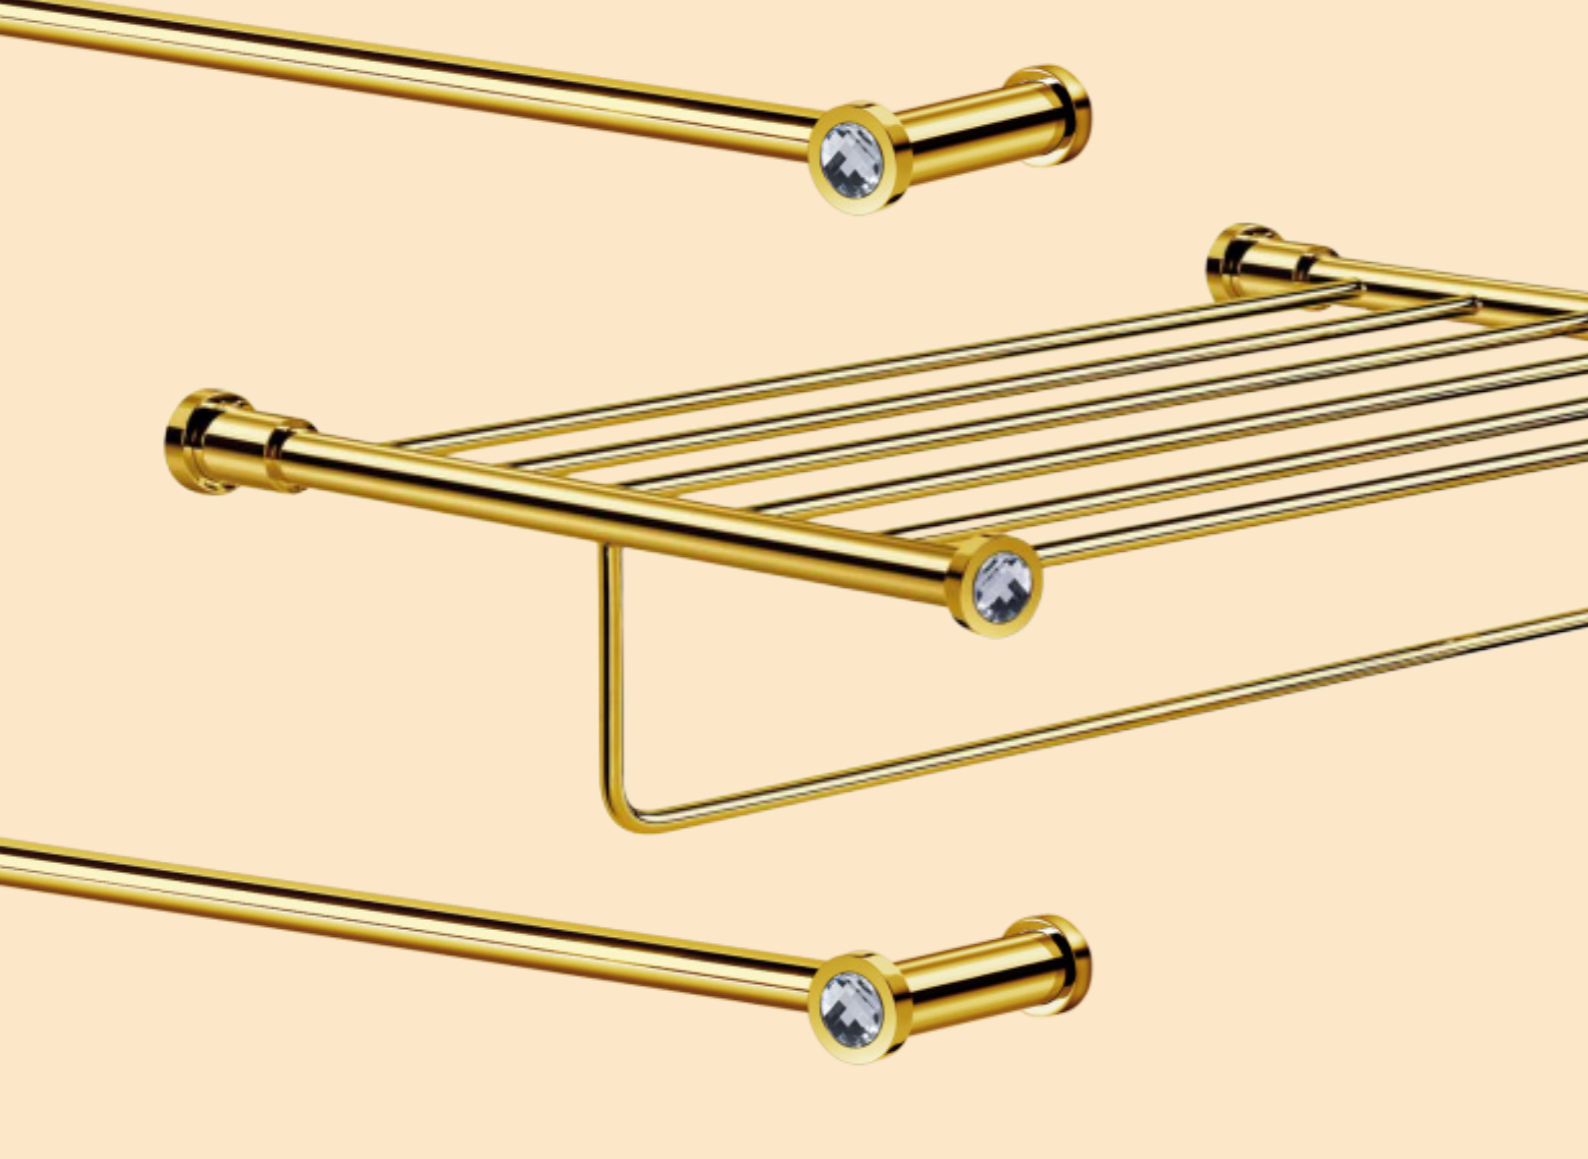

Towel Rail

Ref. 85507	Sizes h.30x315x80 mm Sizes h.1.2x12.4x3.1 in
Ref. 85508	Sizes h.30x515x80 mm Sizes h.1.2x20.3x3.1 in
Ref. 85509	Sizes h.30x615x80 mm Sizes h.1.2x24.2x3.1 in

Shelf

Ref. 85504	Sizes h.30x435x125 mm Sizes h.1.2x17.1x4.9 in
Ref. 85505	Sizes h.30x535x125 mm Sizes h.1.2x21.1x4.9 in
Ref. 85506	Sizes h.30x635x125 mm Sizes h.1.2x25x4.9 in

Finishes

Available finishes for Moon Light Round Wall

Polished
Chrome

Polished
Gold