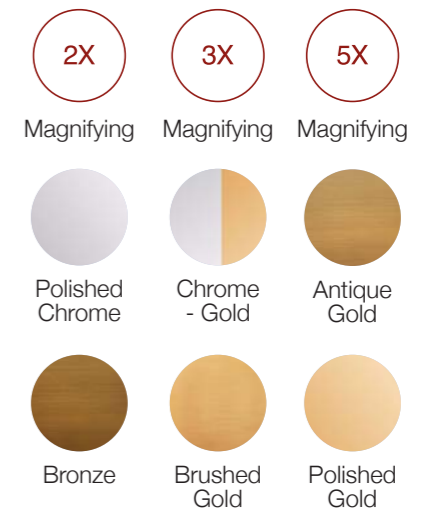

Small Travel Mirror

Ref. 99114

Sizes Ø145xh.195 mm
Sizes Ø5.7xh.7.7 in

2X Magnifying
3X Magnifying
5X Magnifying
Polished Chrome
Chrome - Gold
Antique Gold
Bronze
Brushed Gold
Polished Gold