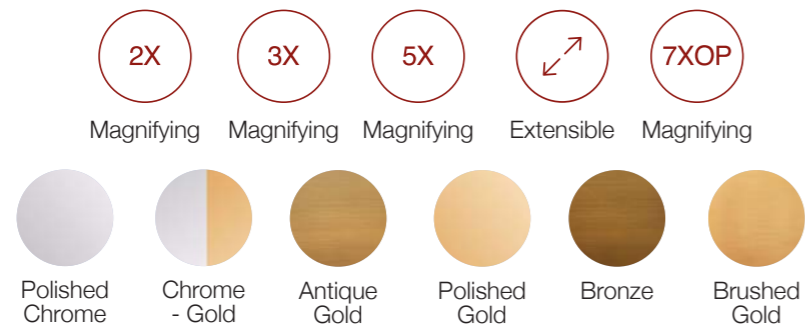

Adjustable Height Mirror

Ref. 99526

Sizes Ø185xh.375/480 mm
Sizes Ø7.3xh.14.8/18 in

Swarovski
Elements

Classic Mirror

Ref. 99132

Sizes Ø185xh.355/415 mm
Sizes Ø7.3xh.14/16 in

Classic Mirror

Ref. 99104

Sizes Ø165xh.350/410 mm
Sizes Ø6.5xh.13.8/16.1 in

Extensible

Magnifying

Vanity Mirror

Ref. 99136

Sizes Ø165xh.240 mm
Sizes Ø6.5xh.9.4 in

Small Travel Mirror

Ref. 99114

Sizes Ø145xh.195 mm
Sizes Ø5.7xh.7.7 in

2X Magnifying
3X Magnifying
5X Magnifying
Polished Chrome
Chrome - Gold
Antique Gold
Bronze
Brushed Gold
Polished Gold