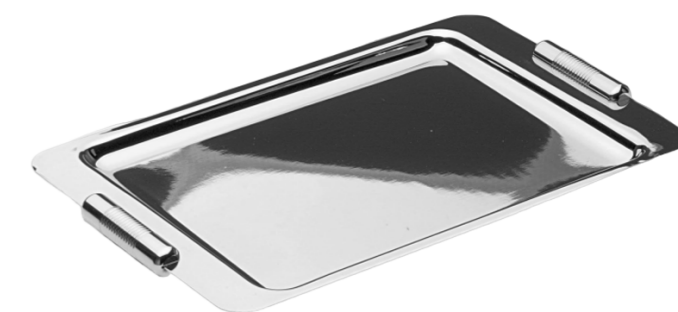

Tray

Ref. 51228

Sizes 285x175xh.15 mm
Sizes 11.2x6.9xh.0.6 in