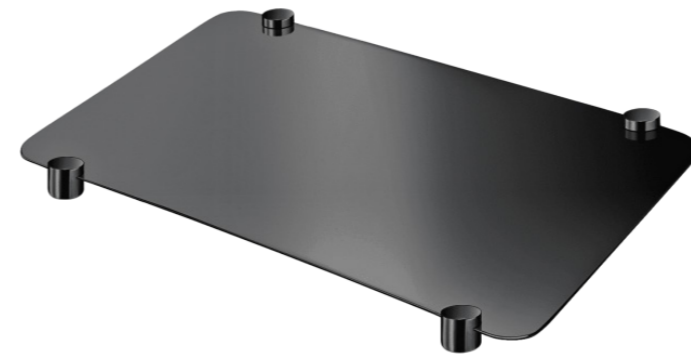

Tray

Ref. 51236

Sizes 250x160xh.15 mm
Sizes 9.8x6.3xh.0.6 in