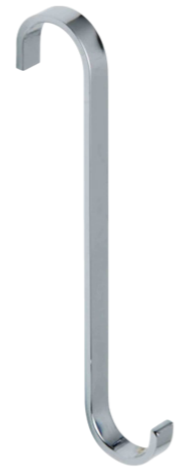

Sizes h.110x45x25 mm  
 Sizes h.4.3x1.8x 1 in

Shower Wiper Holder

Ref. 85032

Sizes h.100x40x25 mm  
 Sizes h.3.9x1.8x1 in

Suction Pad Wiper Holder

Ref. 85041

Sizes 50x40x25 mm  
Sizes 1.9x1.6x1 in

Shower Wiper Holder