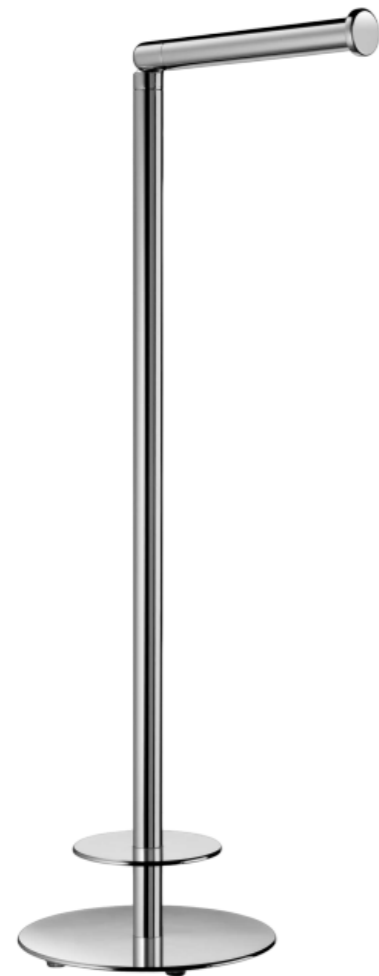

Sizes Ø200xh.825 mm  
Sizes Ø7.9xh.32.5 in

Square Bath Set

Ref. 89227

Sizes 250x145xh.565/685 mm  
Sizes 9.8x5.7xh.22.2/26.9 in

Round Bath Set

Ref. 89226

Sizes 250x145xh.565/685mm  
Sizes 9.8x5.7xh.22.2/26.9 in