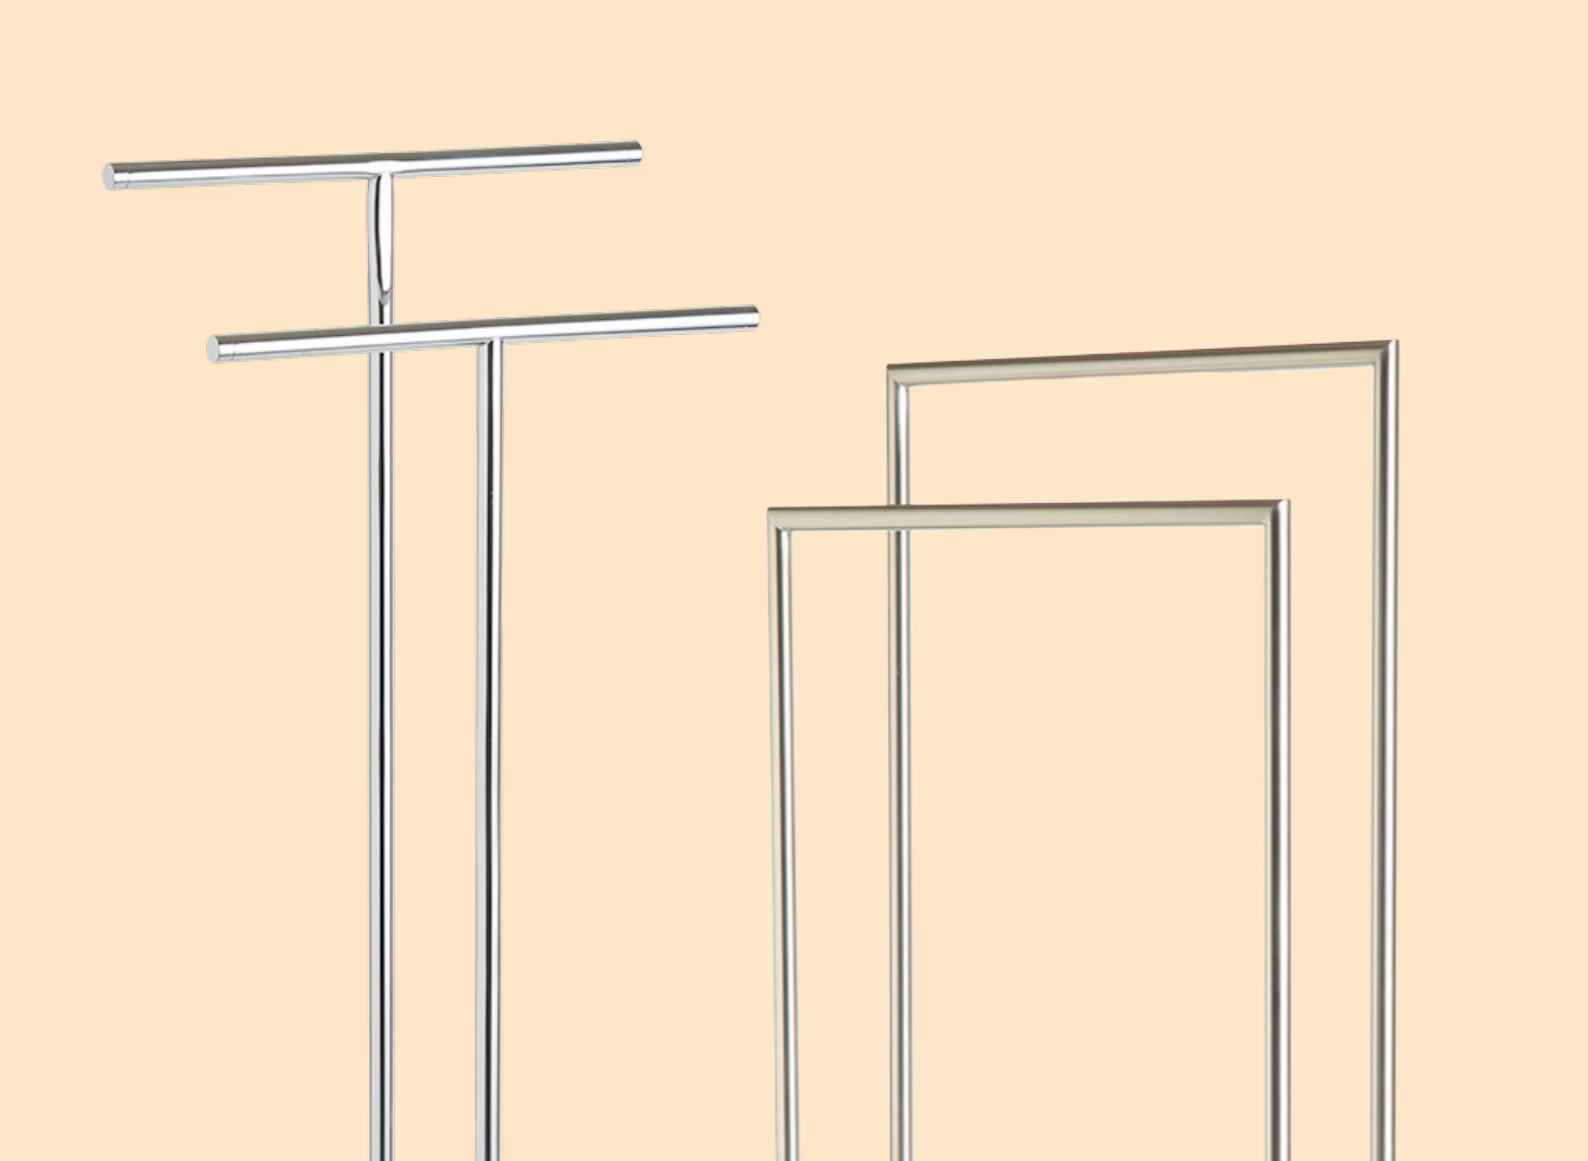

Finishes

Available finishes for Bath Sets

Satin
Nikel

Polished
Chrome

Polished
Gold

Matt
Black