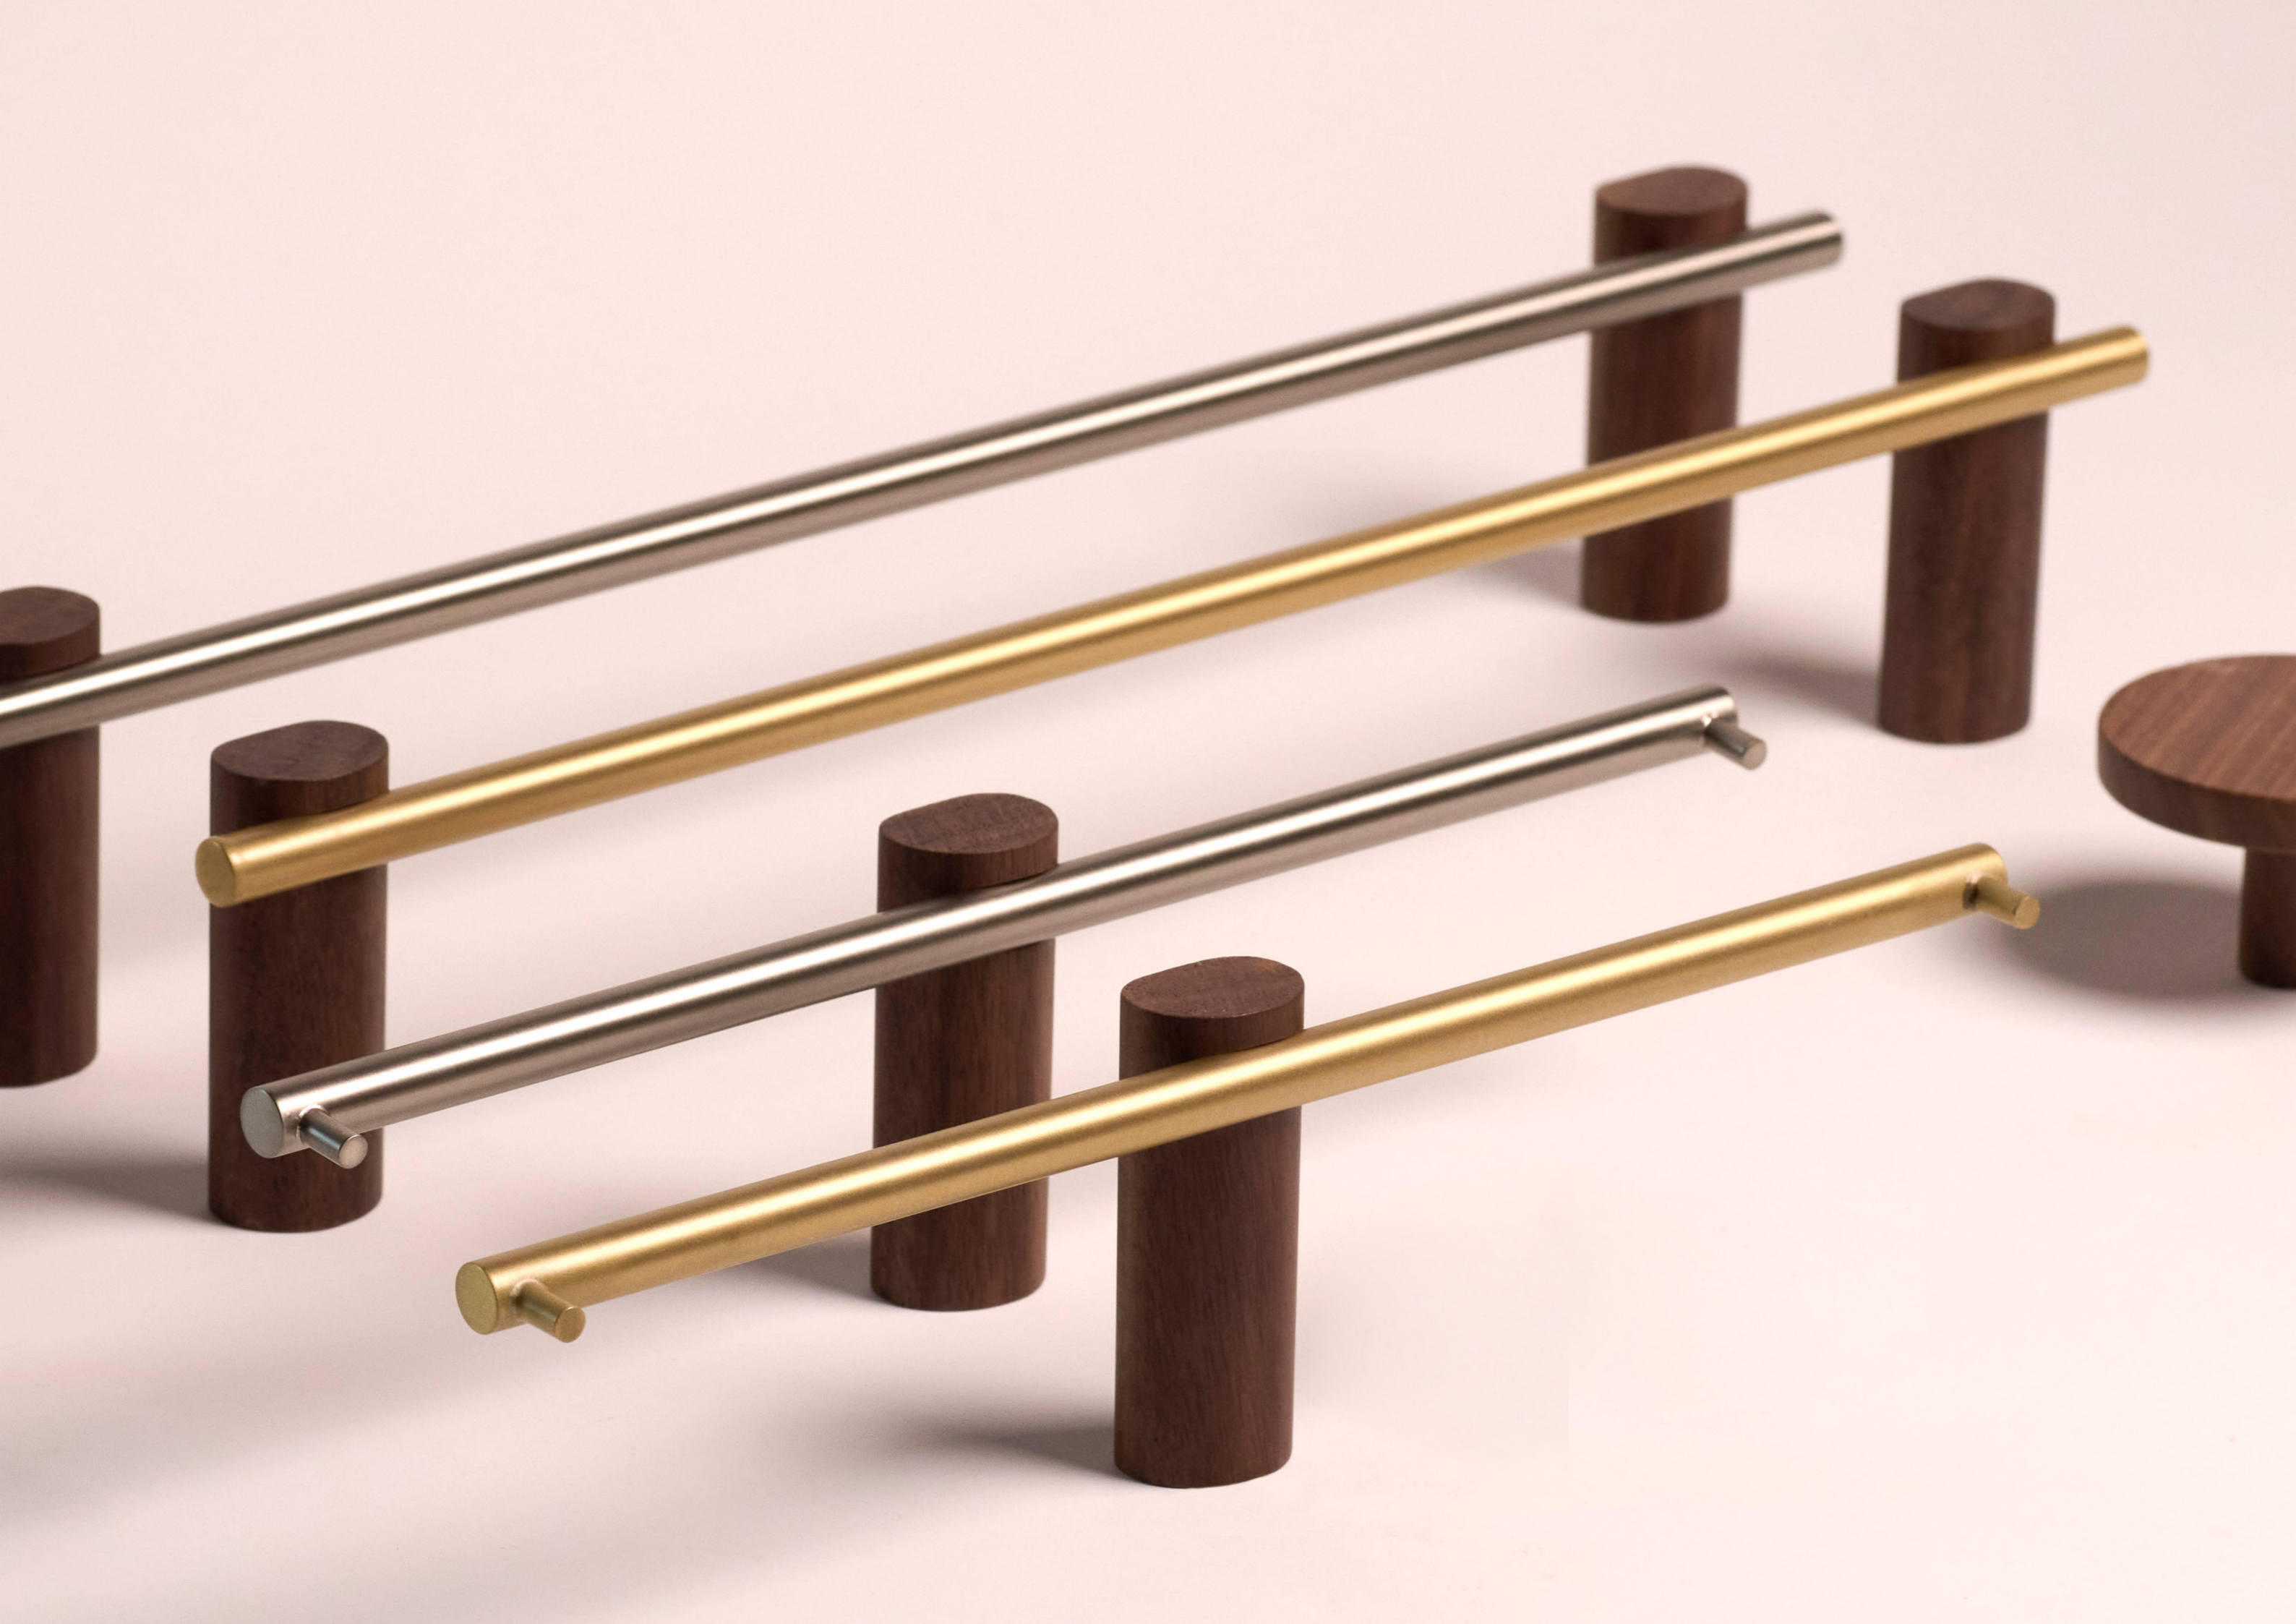

Ref. 85851

Sizes Ø50xh.40 mm  
 Sizes Ø2.0xh.1.6 in

Big Hook

Ref. 85852

Sizes Ø63xh.40 mm  
 Sizes Ø2.5xh.1.6 in

Double Roll Holder

Ref. 85862

Sizes 266x70xh.34 mm  
Sizes 10,5x2,8xh.1,3 in

# Marquina Marble

Elegance in deep black with  
white veining, sculpted with  
precision from a solid block of  
natural stone.

Gel Dispenser

Ref. 90820

Sizes Ø68xh.160 mm  
 Sizes Ø2.7xh.6.3 in

Cotton Ball Jar